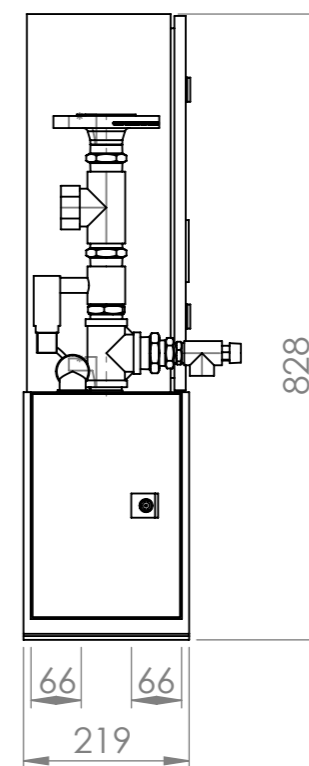

TP\_32-230\_2\_MG\_80A2\_B14-19\_H3\_3PH\_0.75KW1

**CARLOR**

topstart 18-84 kw pompe 750 w