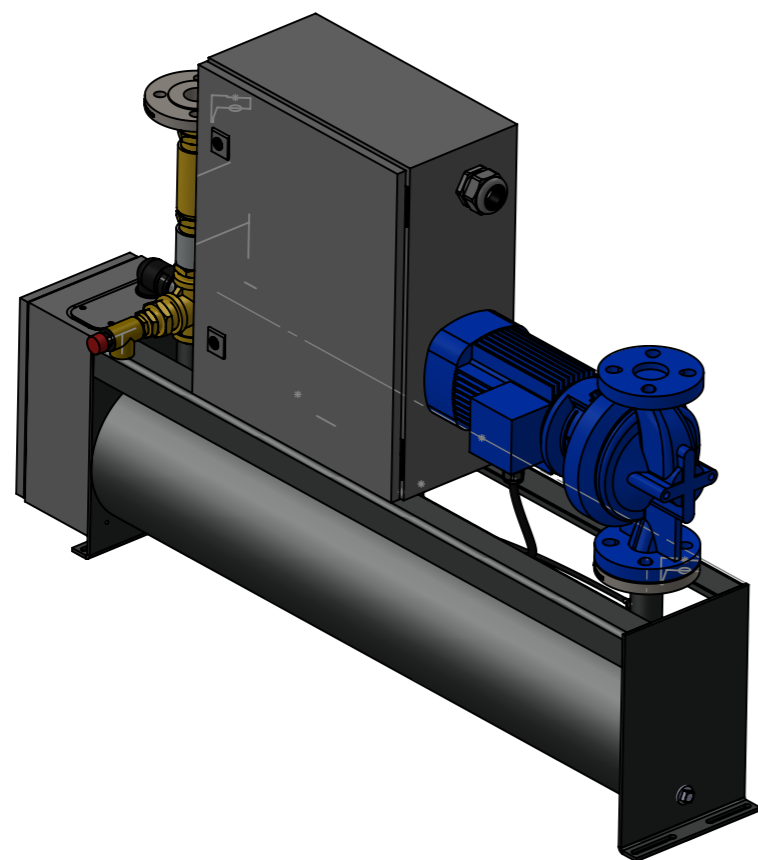

TP\_32-230\_2\_MG\_80A2\_B14-19\_H3\_3PH\_0.75KW1

**CARLOR**

topstart 18-84 kw pompe 750 w