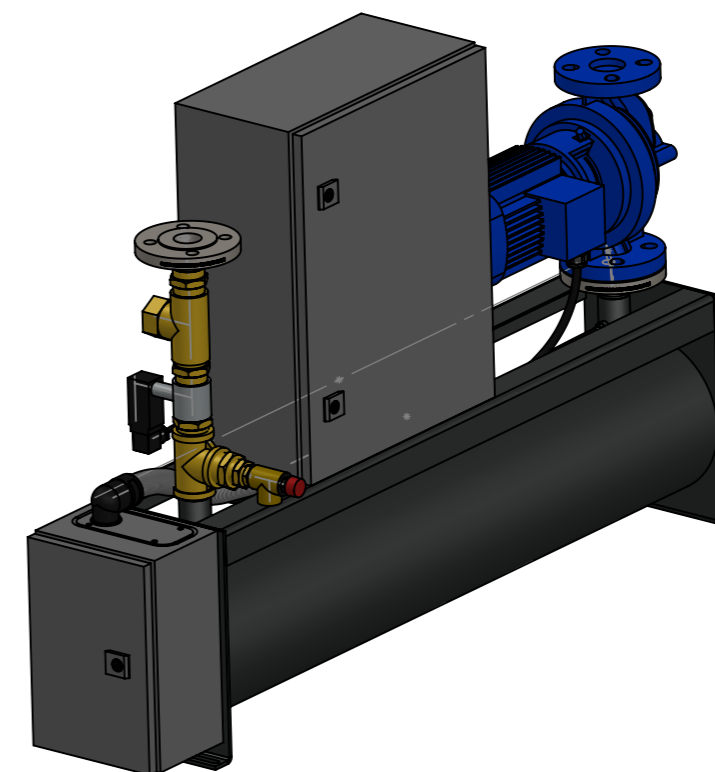

TP\_32-230\_2\_MG\_80A2\_B14-19\_H3\_3PH\_0.75KW1

**CARLOR**

topstart 18-84 kw pompe 750 w