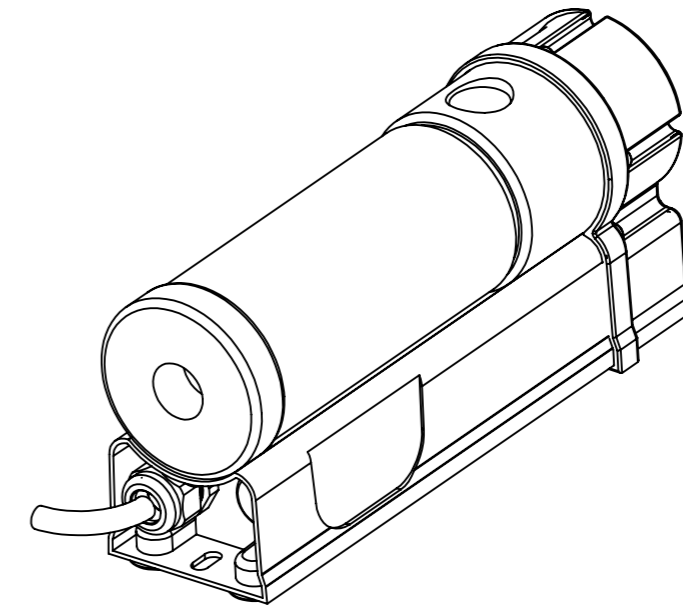

No. ARTICLE	PartNo	DESCRIPTION	QTE
1	heating body 10	heating body in machined aluminum AlMgSiBi	1
2	protection cover	plastic die casting ultramid A3X2G5	1
3	support base 1	plastic die casting ultramid A3X2G5	1
4	insulation plastazote LD45	low density polythylene foam	1
5	M20 cable gland cover essentra 127502061302	cable gland cover plastic grey nylon 6/6 M20	2
6	Plug MOCAP GPM2015RD4	Polypropylene M20 Plug	1
7	cable gland essentra 462614	M20 cable gland plastic black nylon 6/6 IP68	1
8	cable SJOOW 3 X 14 AWG	cable SJOOW 3 X 14 AWG 300V	1
9	thermostatic plate	plastic casting ultramid A3X2G5	1
10	safety thermostat TOD 10H14	safety thermostat with manual reset open 110°C 6000 cycle	1
11	terminal block PHEONIX CONTACT 2703185	terminal block G 5/4-EX	1
12	regulation thermostat Cothem GTLU0115	regulation thermostat 250V 100000 cycle 0-80°C	1
13	heating element gasket	heating element gasket	1
14	heating element IRCA SPA RW	heating element in incoloy 800	1

CARLOR

THERMOSTART