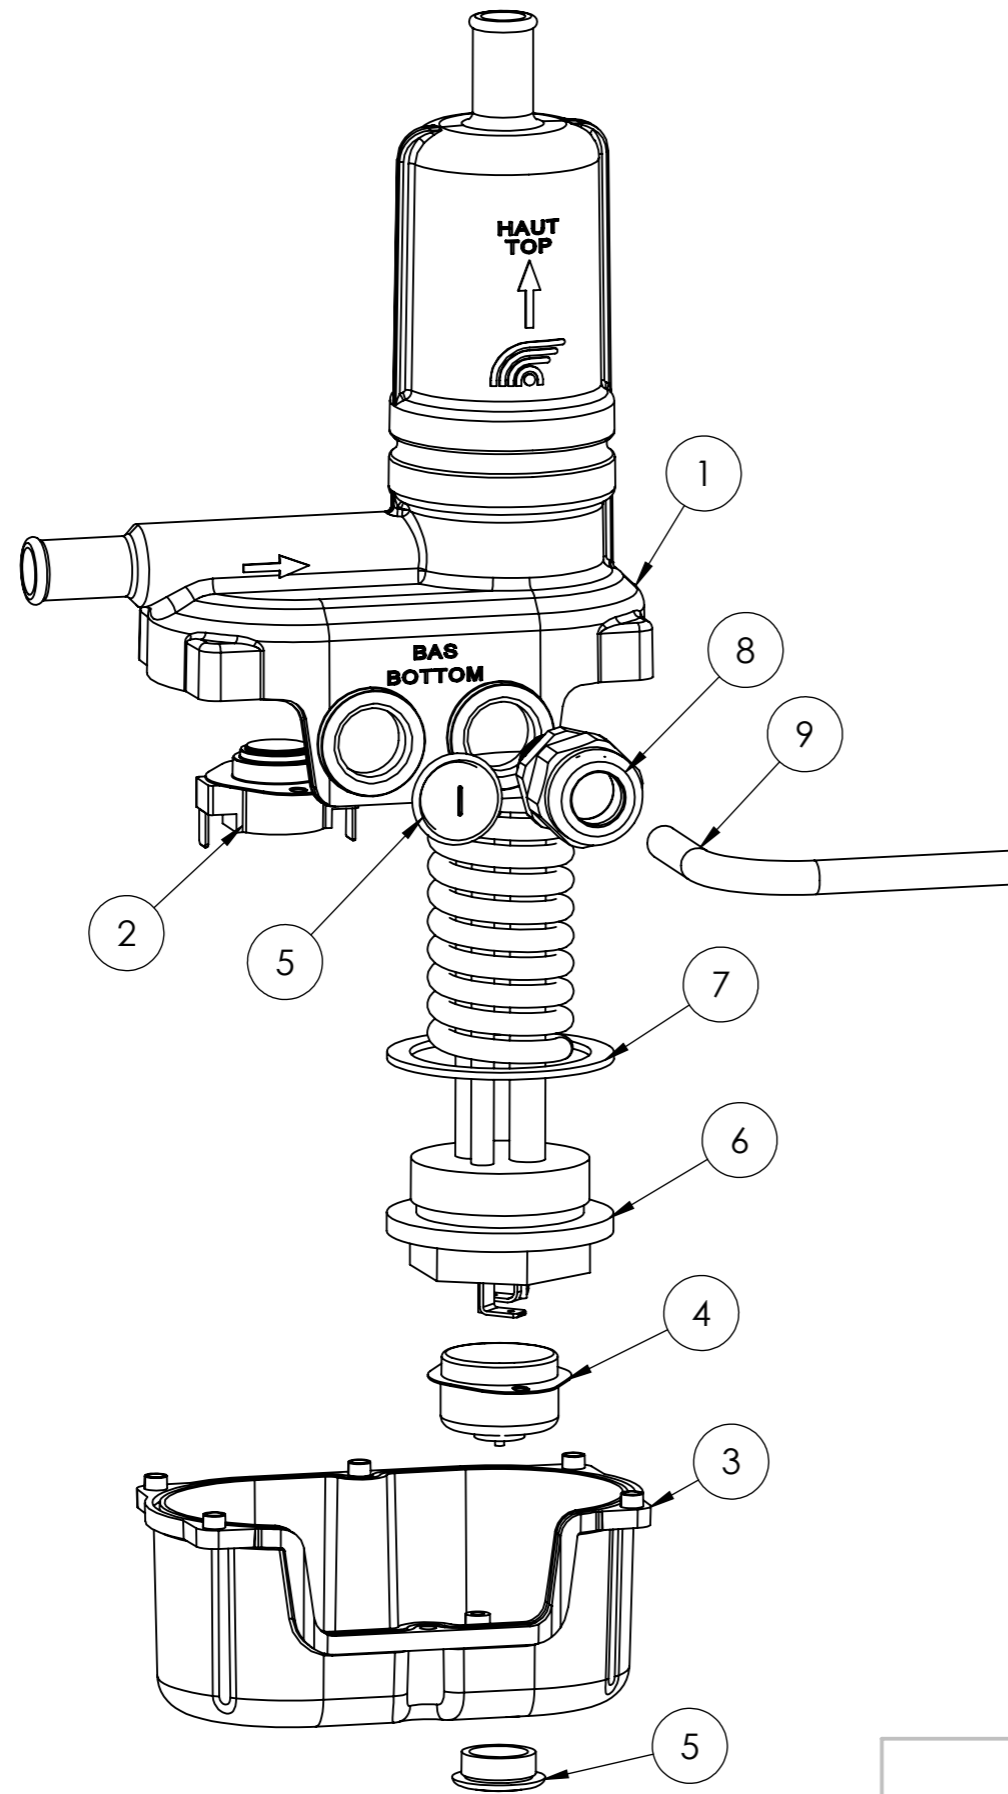

No. ARTICLE	PartNo	DESCRIPTION	QTE
1	heating body 30	heating body in aluminum injection die casting AS9U3	1
2	regulation thermostat TOD 60T	regulation thermostat 250V 25A 100000 cycles	1
3	pretection cover 01	plastic die casting Ultramid A3X2G5	1
4	safety thermostat TOD 10H14	safety thermostat with manual reset open 110°C 6000 cycle	1
5	M20 cable gland cover essentra 127502061302	cable gland cover plastic grey nylon 6/6 M20	2
6	heating element IRCA SPA RW	heating element in incoloy 800	1
7	heating element gasket	heating element gasket	1
8	cable gland essentra 462614	M20 cable gland plastic black nylon 6/6 IP68	1
9	cable SJOOW 3 X 14 AWG	cable SJOOW 3 X 14 AWG 300V	1