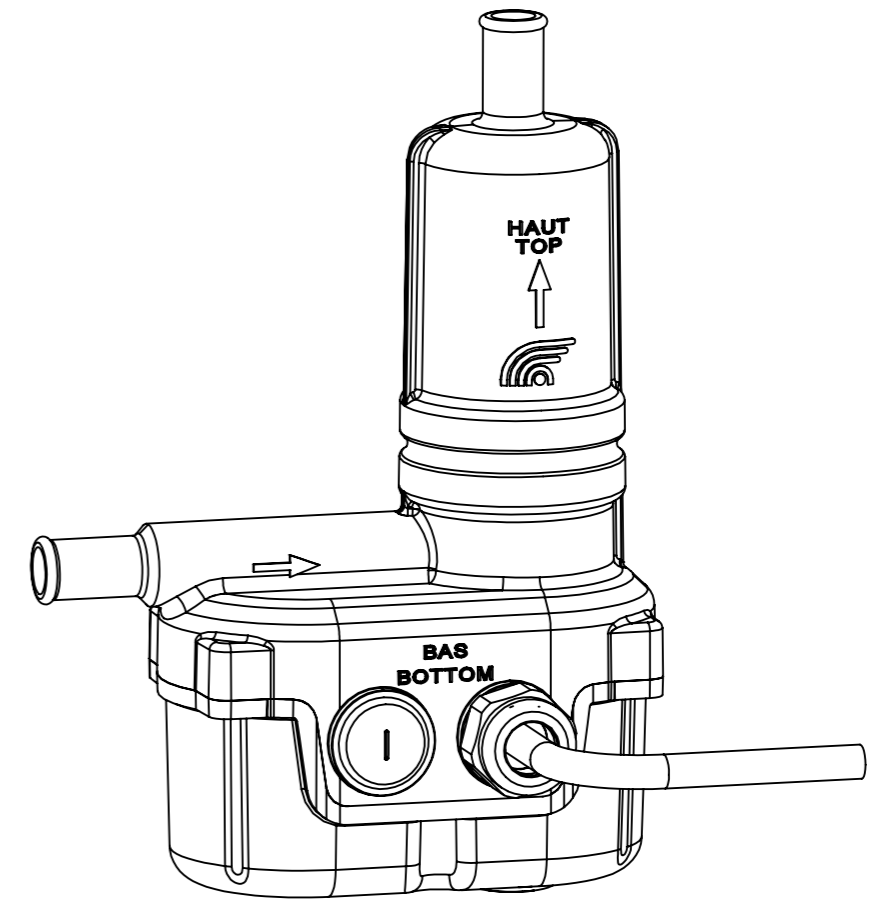

No. ARTICLE	PartNo	DESCRIPTION	QTE
1	heating body 30	heating body in aluminum injection die casting AS9U3	1
2	regulation thermostat TOD 60T	regulation thermostat 250V 25A 100000 cycles	1
3	pretection cover 01	plastic die casting Ultramid A3X2G5	1
4	safety thermostat TOD 10H14	safety thermostat with manual reset open 110°C 6000 cycle	1
5	M20 cable gland cover essentra 127502061302	cable gland cover plastic grey nylon 6/6 M20	2
6	heating element IRCA SPA RW	heating element in incoloy 800	1
7	heating element gasket	heating element gasket	1
8	cable gland essentra 462614	M20 cable gland plastic black nylon 6/6 IP68	1
9	cable SJOOW 3 X 14 AWG	cable SJOOW 3 X 14 AWG 300V	1