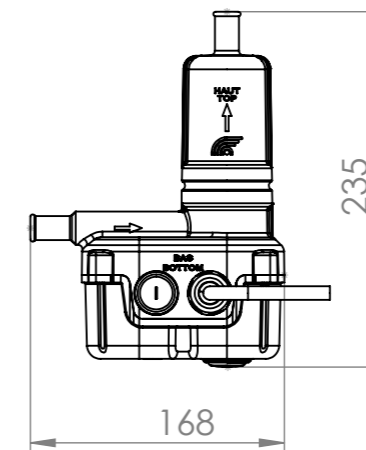

No. ARTICLE	PartNo	DESCRIPTION	QTE
1	cable gland essentra 462614	M20 cable gland plastic black nylon 6/6 IP68	1
2	cable SJOOW 3 X 14 AWG	cable SJOOW 3 X 14 AWG 300V	1
3	pretection cover 01	plastic die casting Ultramid A3X2G5	1
4	heating body 30	heating body in aluminum injection die casting AS9U3	1
5	regulation thermostat TOD 60T	regulation thermostat 250V 25A 100000 cycles	1
6	safety thermostat TOD 10H14	safety thermostat with manual reset open 110°C 6000 cycle	1
7	M20 cable gland cover essentra 127502061302	cable gland cover plastic grey nylon 6/6 M20	2
8	heating element IRCA SPA RW	heating element in incoloy 800	1
9	heating element gasket	heating element gasket	1