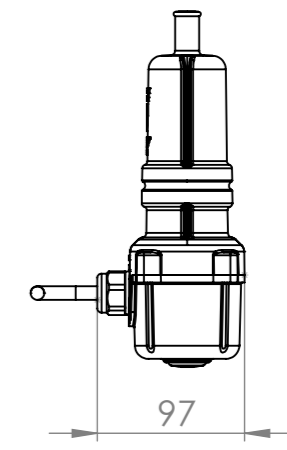

No. ARTICLE	PartNo	DESCRIPTION	QTE
1	cable gland essentra 462614	M20 cable gland plastic black nylon 6/6 IP68	1
2	cable SJOOW 3 X 14 AWG	cable SJOOW 3 X 14 AWG 300V	1
3	pretection cover 01	plastic die casting Ultramid A3X2G5	1
4	heating body 30	heating body in aluminum injection die casting AS9U3	1
5	regulation thermostat TOD 60T	regulation thermostat 250V 25A 100000 cycles	1
6	safety thermostat TOD 10H14	safety thermostat with manual reset open 110°C 6000 cycle	1
7	M20 cable gland cover essentra 127502061302	cable gland cover plastic grey nylon 6/6 M20	2
8	heating element IRCA SPA RW	heating element in incoloy 800	1
9	heating element gasket	heating element gasket	1