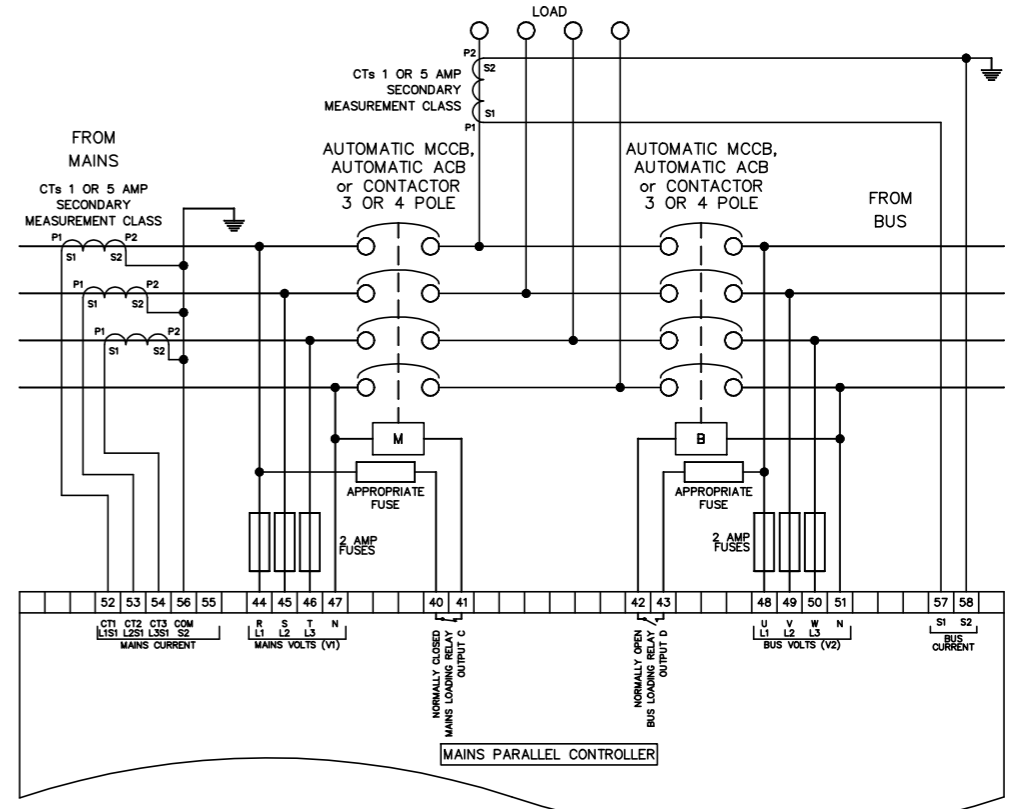

UNITS = NA									
			DSE		DEEP SEA ELECTRONICS PLC HIGHFIELD HOUSE HUNWANDY INDUSTRIAL EST. N. YORKSHIRE, YO14 0PH				
TOLERANCE	REVISION	DATE	TITLE TYPICAL CONNECTIONS MAINS PARALLEL CONTROLLER						
NA	CHK. JR	28/01/21	DWG No. 035-295						
	DRN. IAS	27/01/21	ISS No. 1 SHEET 4/5						

UNITS = NA									
			DSE		DEEP SEA ELECTRONICS PLC HIGHFIELD HOUSE HUNWANDY INDUSTRIAL EST. N. YORKSHIRE, YO14 0PH				
TOLERANCE	REVISION	DATE	TITLE TYPICAL CONNECTIONS MAINS PARALLEL CONTROLLER						
NA	CHK. JR	28/01/21	DWG No. 035-295						
	DRN. IAS	27/01/21	ISS No. 1 SHEET 5/5						